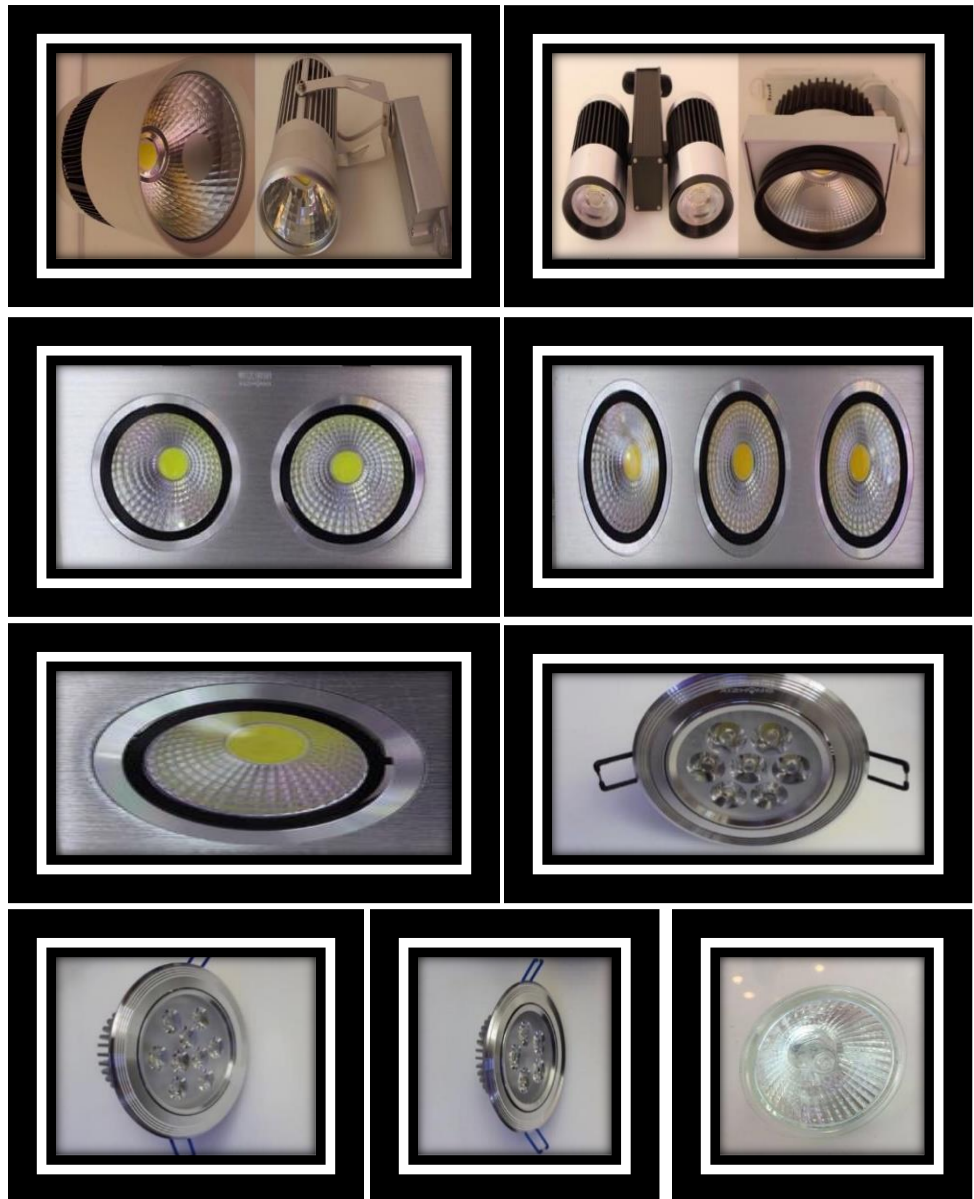

FOR IMMEDIATE DISPATCH:

LIGHTING PRODUCTS AVAILABLE OFFER FOR SALE 1 LOT:

LOCATION: U.A.E WAREHOUSE

	QUANTITY/PCS.
CEILING LAMP	56,480
TRACK LAMP DOUBLE	1,600
DOWN LIGHT	4,511
SQUARE COB	10,630
MINI MODEL	5,482
TRACK LAMP	9,922
MK 16	604,000
TOTAL ESTIMATED QTY/PCS.	692,625