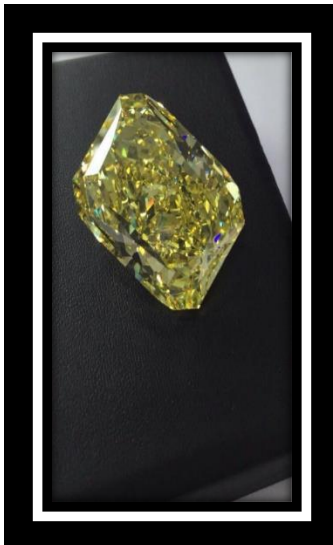

DIAMOND URGENTLY AVAILABLE FOR SALE!!

PRODUCT: NATURAL DIAMOND

WEIGHTS: 12.86 TO 145.75 CTS.

SHAPES & DESCRIPTIONS:

- ONE 18 KT WHITE GOLD "4PCS SET" NECKLACE, EARRING, BRACELET AND RING STUDDED WITH NATURAL DIAMOND AND EMERALD
- FANCY COLOR DIAMOND ENGAGEMENT RING
- ROUND BRILLIANT
- HEART BRILLIANT
- CUT CORNERED RECTANGULAR MIXED CUT
- PEAR BRILLIANT
- CUT-CORNERED RECTANGULAR MODIFIED BRILLIANT