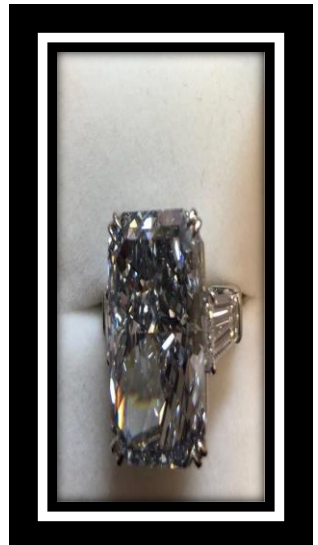

DIAMOND URGENTLY AVAILABLE FOR SALE!!

PRODUCT: NATURAL DIAMOND

WEIGHTS: 12.86 TO 145.75 CTS.

SHAPES & DESCRIPTIONS:

- ONE 18 KT WHITE GOLD "4PCS SET" NECKLACE, EARRING, BRACELET AND RING STUDDED WITH NATURAL DIAMOND AND EMERALD
- FANCY COLOR DIAMOND ENGAGEMENT RING
- ROUND BRILLIANT
- HEART BRILLIANT
- CUT CORNERED RECTANGULAR MIXED CUT
- PEAR BRILLIANT
- CUT-CORNERED RECTANGULAR MODIFIED BRILLIANT